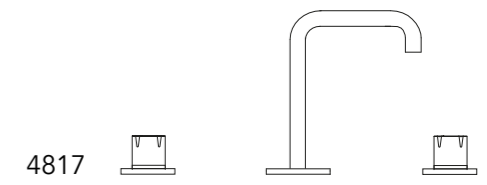

4718

4118

The brushed stainless steel finish appears in all its brilliance and well tunes with the surrounding environment.
 A smaller, restricted size is essential and proportionally light.
 Many possible options of Synth series are available including a strategic plus: the three-hole hot and cold

water faucet.
 Separate controls can be placed traditionally on both side of the spout otherwise can be placed close together.
 This emphasises the effect of mixing and regulating water by turning the items.