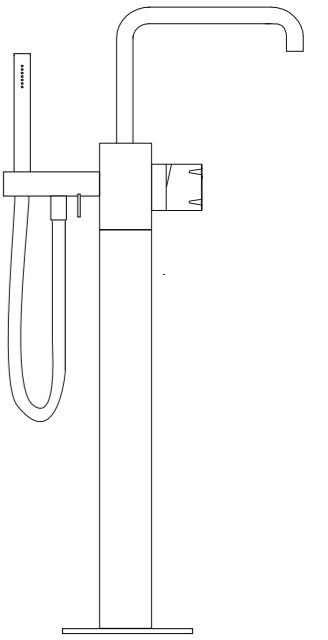

water faucet.
 Separate controls can be placed traditionally on both side of the spout otherwise can be placed close together.
 This emphasises the effect of mixing and regulating water by turning the items.

4817

4618

4380T

The Synth collection consists of several proposals for basin, shower and bathtub.
 We are free to tune with water and to ensure pure well-being.
 Synth likes matching vintage mood with contemporary projects.

4780700T

4513

4509

44P2_0421_0700_F400_35200

40802700

The flexible hose for hand shower can be made from stainless steel or white pvc.

44925

THE ATTENTION TO THE PROJECT BEGINS FROM THE SINGLE DETAIL