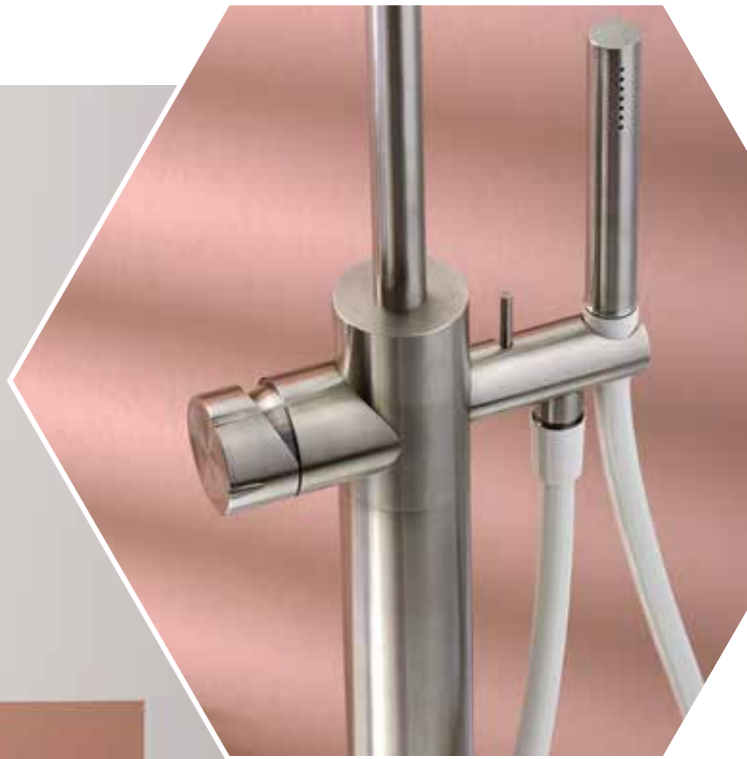

We find great workmanships on steel in the foreground, this is one of Mina's strengths. Moreover, a flute on the handle creates a thin shadow which enhances the link between light and surface.

  
 4718

water faucet.  
 Separate controls can be placed traditionally on both side of the spout otherwise can be placed close together.  
 This emphasises the effect of mixing and regulating water by turning the items.

4817

  
 4618

4380T

The Synth collection consists of several proposals for basin, shower and bathtub.  
We are free to tune with water and to ensure pure well-being.  
Synth likes matching vintage mood with contemporary projects.

4780700T

4513

4509

44P2\_0421\_0700\_F400\_35200

40802700

The flexible hose for hand shower can be made from stainless steel or white pvc.

44925

news@minait.com  
www.minait.com