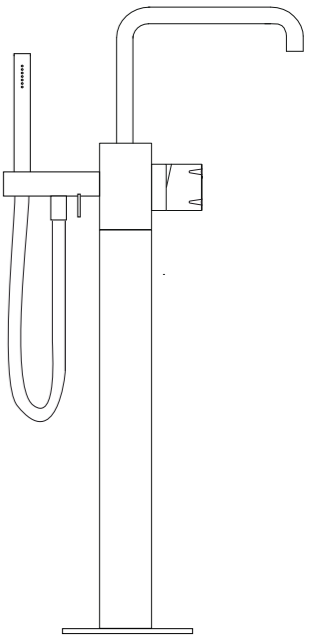

water faucet.  
 Separate controls can be placed traditionally on both side of the spout otherwise can be placed close together.  
 This emphasises the effect of mixing and regulating water by turning the items.

4817

  
 4618

4380T

The Synth collection consists of several proposals for basin, shower and bathtub.  
We are free to tune with water and to ensure pure well-being.  
Synth likes matching vintage mood with contemporary projects.

4780700T

4513

4509

44P2\_0421\_0700\_F400\_35200

40802700

The flexible hose for hand shower can be made from stainless steel or white pvc.

44925

news@minait.com  
www.minait.com