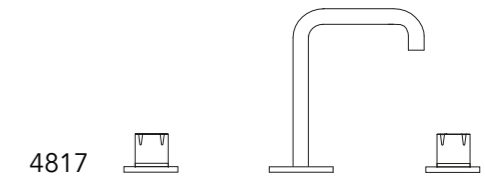

We find great workmanships on steel in the foreground, this is one of Mina's strengths. Moreover, a flute on the handle creates a thin shadow which enhances the link between light and surface.

  
 4718

  
 4118

The brushed stainless steel finish appears in all its brilliance and well tunes with the surrounding environment.  
 A smaller, restricted size is essential and proportionally light.  
 Many possible options of Synth series are available including a strategic plus: the three-hole hot and cold

water faucet.  
 Separate controls can be placed traditionally on both side of the spout otherwise can be placed close together.  
 This emphasises the effect of mixing and regulating water by turning the items.