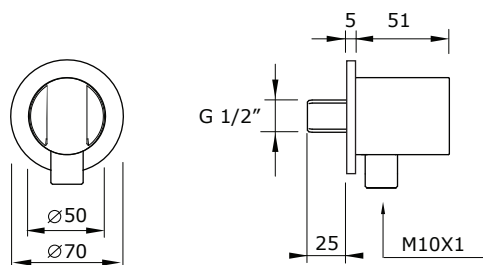

043

Presacqua e supporto a muro Ø 50 mm - attacco flessibile M10x1
Water connection with support Ø 50 mm - flex connection M10x1
Prise d'eau avec support Ø 50 mm- connexion pour flex M10x1

cod.	fin.
043	S
043	L