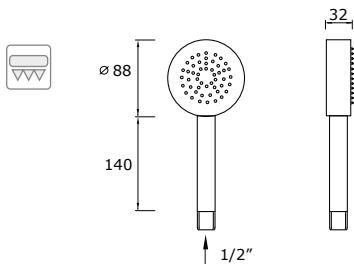

CURA - 0242

Doccetta AISI 304 con ugelli anticalcare, attacco flessibile da 1/2" - **SENZA FLESSIBILE**
Hand shower AISI 304 with soft nipples, connection 1/2" - **WITHOUT FLEXIBLE HOSE**
Douchette AISI 304 avec picots anticalcaire, connexion 1/2" - **SANS FLEXIBLE**

cod.	fin.
0242	S
0242	L