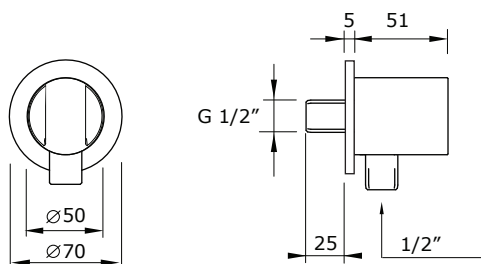

045

Presacqua e supporto a muro Ø 50 mm - attacco flessibile 1/2\" data-bbox="68 483 411 529"/>

cod.	fin.
045	S
045	L